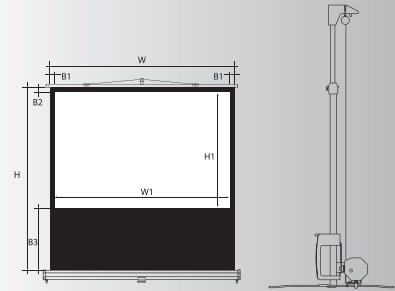

Projection

BEACON

Standard Floor Screen

Powder coated steel housing, black.
Adjustable extendable post support.
Choice of screen fabric: matte white or vinyl. Gain 1.2

With nylon carry bag

All screens available in 1:1, 4:3, 16:9 format.
Matte white or fibreglass fabric.

Model #	Screen Size	Viewing Size	Format
60309	120x120cm	120x120cm	1:1
60310	160x160cm	160x160cm	1:1
60311	180x180cm	180x180cm	1:1
60312	200x200cm	200x200cm	1:1
60321	120x120cm	120x90cm	4:3
60322	160x160cm	160x120cm	4:3
60323	180x180cm	180x135cm	4:3
60324	200x200cm	200x150cm	4:3
60419	120x120cm	120x68cm	16:9
60420	160x160cm	160x90cm	16:9
60421	180x180cm	180x102cm	16:9
60422	200x200cm	200x113cm	16:9

Technical features

Unit: mm

Size	Format	Screen surface			Screen size HxW	viewing size H1xW1	Black borders			Length of housing	Weight G/N
		Fibreglass	Matt white	Vinyl			B1	B2	B3		
60"×60"	1:1	√	√	√	2100×1530	1470×1470	30	30	600	1680×190×135	10/8
70"×70"		√	√	√	2360×1800	1720×1720	40	40	600	1950×190×135	13/11
80"×80"		√	√	√	2590×2030	1950×1950	40	40	600	2180×190×135	16.5/14