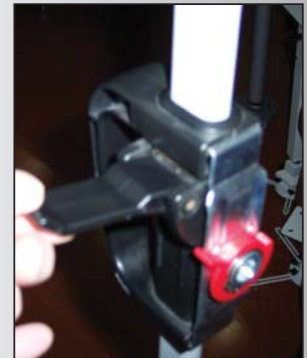

Designer Tripod Screen

1:1 format. New design B-type post. Matte white fabric. Keystone eliminator included. Two side borders included. (No border is also available). Patent Product.

Item #	Available Size
55050	127x127cm
56060	153x153cm
56464	160x160cm
57070	180x180cm
58080	203x203cm
58484	213x213cm
59696	244x244cm

Easyfixx Clip

Handle. Snap Lock

Euro Tripod

Our most economical tripod screen.

Fabric is 0.25mm vinyl. Bright white surface with rear of screen black.

Tubular post with leverage lock. Housing has built in tension control.

Options: Black border, keystone eliminator

Item #	Available Size
75550	150x150cm
75575	175x175cm
75520	200x200cm

Case welded to handle

Spring loaded

Tension control

Gooseneck