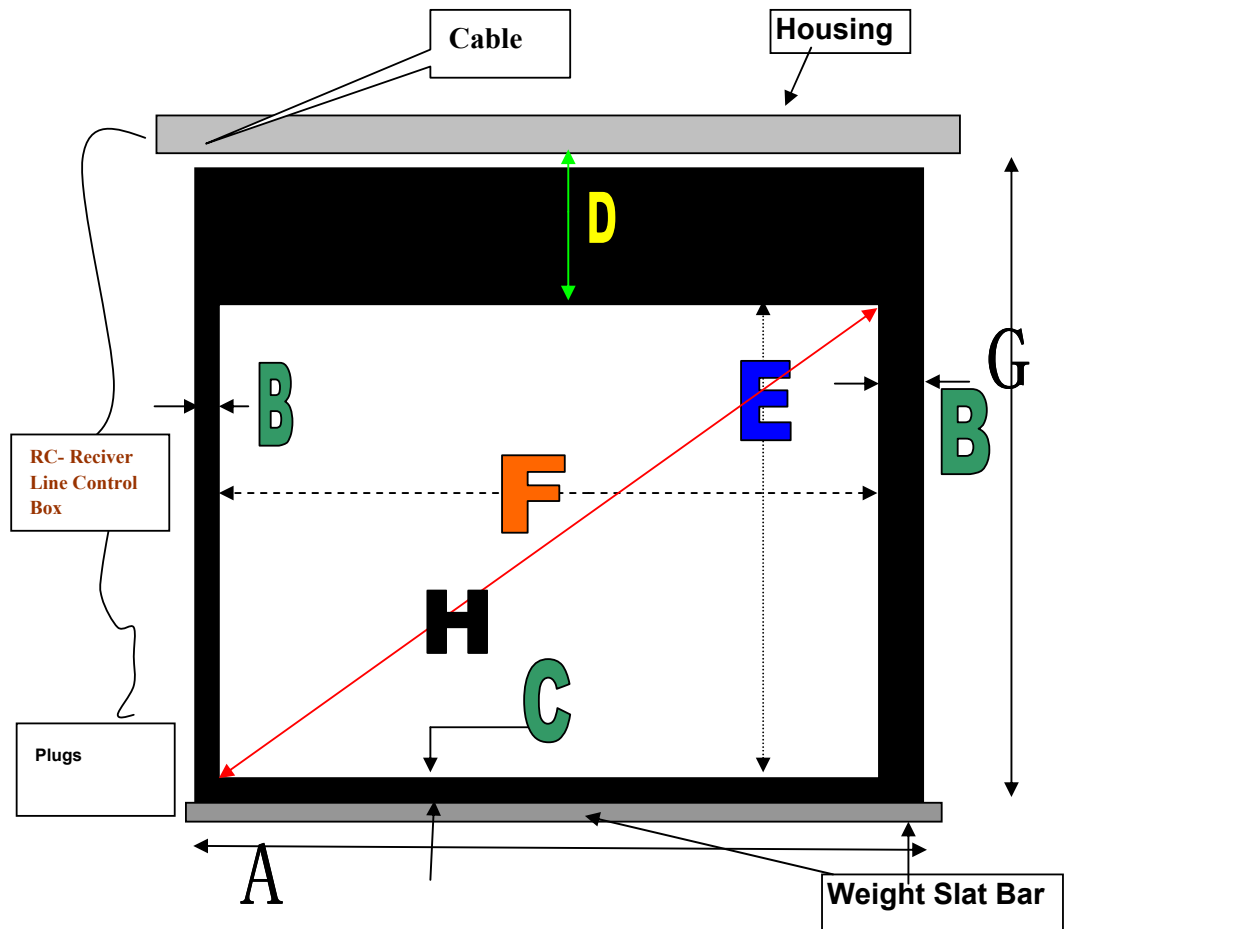

- | | | |
|--|----------------------------------|-------------------|
| A = Full width of screen fabric | 1:1 format: F same as E | E or F x 1.43 = H |
| B = Size of black side borders | 4:3 format: F x 0.75 = E | F x 1.25 = H |
| C = Size of black bottom border | 16:9 format: F x 0.56 = E | F x 1.146 = H |
| D = Top section black out (masking) | | |
| E = Viewing drop | | |
| F = Viewing width | | |
| G = Full screen drop | | |
| H = Diagonal | | |