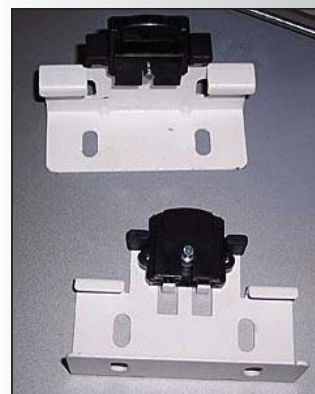

### Decor: Manual Aluminum Wall Screen

Housing size 7.8x7.8cm  
 Available in black, white, anodized aluminum (silver)  
 Choice of colours of end caps  
 Triangular slat bar. Plastic pull handle.  
 Slow retract. H-packing.  
 Fits standard wall brackets 37078 and 37079.

### Designer: Manual Aluminum Wall Screen

Housing size 8.8x8.8cm  
 Available in black, white, anodized aluminum (silver)  
 Choice of colours of end caps  
 Triangular slat bar.  
 Plastic pull handle.  
 Slow retract. H-packing.  
 With set (2) wall ceiling brackets.

Decor

Designer

Decor

Designer

Front view

Designer rear view

Universal Spring Loaded Brackets. Attaches to rear of casing. Can be used for both wall and ceiling mounting