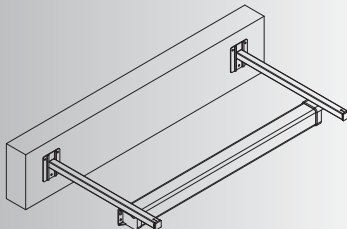

## Wall Bracket

**Model: 37071**  
 Model size 162mm  
 Install size 89mm

**Model: 37072**  
 Model size 363mm, 600mm  
 Install size 145mm

Easy Fix Bracket

New Reinforcement

**Model: 37077**  
 Model size 150mm, 230mm  
 Install size 76x59mm

**Model: 37078**  
 Model size 460mm, 550mm  
 Install size 76x59mm

**Model: 37079**  
 Model size 750mm  
 Install size 130x80mm

EasyFix bracket with extended wall bracket