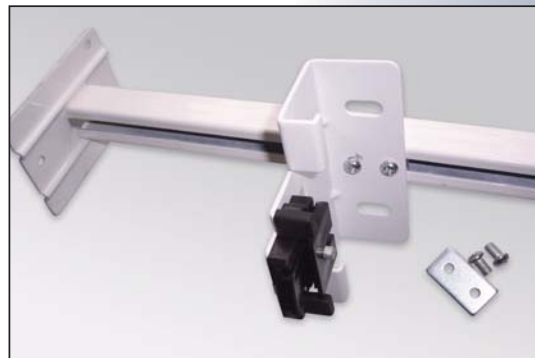

## Wall Bracket

**Model: 37071**  
 Model size 162mm  
 Install size 89mm

**Model: 37072**  
 Model size 363mm, 600mm  
 Install size 145mm

Easy Fix Bracket

New Reinforcement

**Model: 37077**  
 Model size 150mm, 230mm  
 Install size 76x59mm

**Model: 37078**  
 Model size 460mm, 550mm  
 Install size 76x59mm

**Model: 37079**  
 Model size 750mm  
 Install size 130x80mm

EasyFix bracket with extended wall bracket