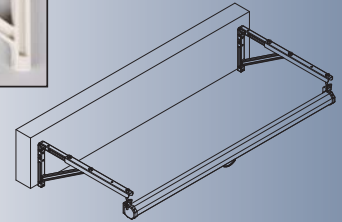

## Wall Bracket

**Model: 37071**  
 Model size 162mm  
 Install size 89mm

**Model: 37072**  
 Model size 363mm, 600mm  
 Install size 145mm

Easy Fix Bracket

New Reinforcement

**Model: 37077**  
 Model size 150mm, 230mm  
 Install size 76x59mm

**Model: 37078**  
 Model size 460mm, 550mm  
 Install size 76x59mm

**Model: 37079**  
 Model size 750mm  
 Install size 130x80mm

EasyFix bracket with extended wall bracket