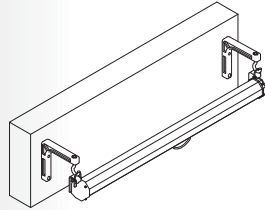

## Wall Bracket

**Model: 37071**  
 Model size 162mm  
 Install size 89mm

**Model: 37072**  
 Model size 363mm, 600mm  
 Install size 145mm

Easy Fix Bracket

New Reinforcement

**Model: 37077**  
 Model size 150mm, 230mm  
 Install size 76x59mm

**Model: 37078**  
 Model size 460mm, 550mm  
 Install size 76x59mm

**Model: 37079**  
 Model size 750mm  
 Install size 130x80mm

EasyFix bracket with extended wall bracket