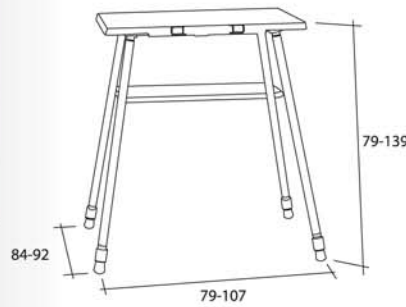

Portable Table

Work Table

Item no. 49425 / 49426

Size: 65x45cm

Length of housing: 58x46x18cm

Net weight: 6.5kg

Lecturn 49429

Assembled size: 118 x 59 x 45cm

K.D. Carton size 120 x 61 x 10cm

0.0732 cbm

18kg

Lecturn 49430

Assembled size: 118 x 59 x 45cm