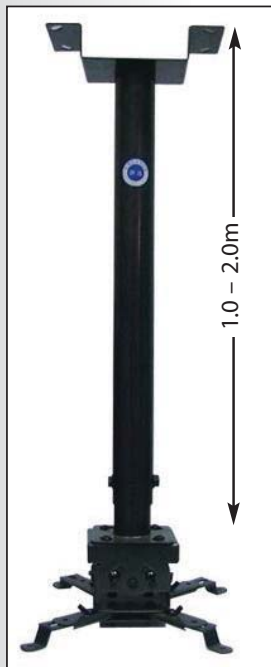

### Chance Data Mounts

Model no. 52301

Model no. 52302

Steel universal mounting system.  
 Model 52301 extends from 0.5 – 1.0 meter  
 Model 52302 extends from 1.0 – 2.0 meter  
 Load weight 20 kgs.  
 Tube is hollow for wire management.  
 Functional and economical

Hamish projector mount, item no. 52317.  
 Universal mount for standard height ceilings 2 - 2.5m.

Model no. 52317

Universal Speaker Mounts  
 item no 50101.  
 Pan + Tilt.  
 Plastic. Set of two.  
 Max weight 3.5 kgs.  
 Box or clamshell packaging

## LCD / Plasma TV Mounts

LED TV wire hanging bracket.  
 Max size VESA 400x400mm  
 T.V. to wall 14.5mm TV size 32"-55"  
 Max weight 50 kg  
 Item no. 50102

LED TV mounting bracket with self locking device.  
 T.V. to wall 15mm Max 50 kg.  
 Easy cable connection. Built in level.  
 Max VESA 600x600mm  
 Item no. 50103 23"-27"  
 Item no. 50104 32"-50"  
 Item no. 50105 32"-60"

LED TV keyhole style mounting system  
 For flat TV 13"- 42", max weight 20 kg.  
 VESA 100x100 – 400x400mm  
 Item no. 50106