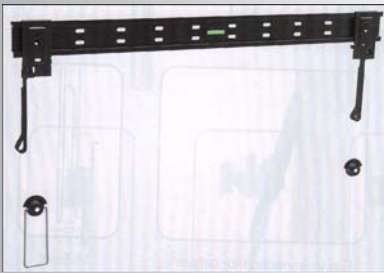

### Chance Data Mounts

Model no. 52301

Model no. 52302

Steel universal mounting system.  
 Model 52301 extends from 0.5 – 1.0 meter  
 Model 52302 extends from 1.0 – 2.0 meter  
 Load weight 20 kgs.  
 Tube is hollow for wire management.  
 Functional and economical

Hamish projector mount, item no. 52317.  
 Universal mount for standard height ceilings 2 - 2.5m.

Model no. 52317

Universal Speaker Mounts  
 item no 50101.  
 Pan + Tilt.  
 Plastic. Set of two.  
 Max weight 3.5 kgs.  
 Box or clamshell packaging

## LCD / Plasma TV Mounts

LED TV wire hanging bracket.  
 Max size VESA 400x400mm  
 T.V. to wall 14.5mm TV size 32"-55"  
 Max weight 50 kg  
 Item no. 50102

LED TV mounting bracket with self locking device.  
 T.V. to wall 15mm Max 50 kg.  
 Easy cable connection. Built in level.  
 Max VESA 600x600mm  
 Item no. 50103 23"-27"  
 Item no. 50104 32"-50"  
 Item no. 50105 32"-60"