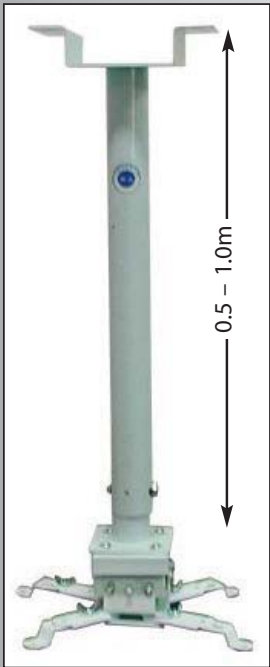

### Chance Data Mounts

Model no. 52301

Model no. 52302

Steel universal mounting system.  
 Model 52301 extends from 0.5 – 1.0 meter  
 Model 52302 extends from 1.0 – 2.0 meter  
 Load weight 20 kgs.  
 Tube is hollow for wire management.  
 Functional and economical

Hamish projector mount, item no. 52317.  
 Universal mount for standard height ceilings 2 - 2.5m.

Model no. 52317

Universal Speaker Mounts  
 item no 50101.  
 Pan + Tilt.  
 Plastic. Set of two.  
 Max weight 3.5 kgs.  
 Box or clamshell packaging

Model no. 50101

## LCD / Plasma TV Mounts

LED TV wire hanging bracket.  
 Max size VESA 400x400mm  
 T.V. to wall 14.5mm TV size 32"-55"  
 Max weight 50 kg  
 Item no. 50102

LED TV mounting bracket with self locking device.  
 T.V. to wall 15mm Max 50 kg.  
 Easy cable connection. Built in level.  
 Max VESA 600x600mm  
 Item no. 50103 23"-27"  
 Item no. 50104 32"-50"  
 Item no. 50105 32"-60"