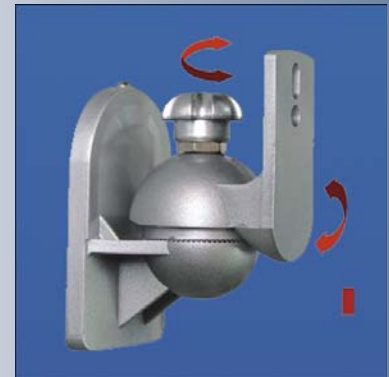

### Chance Data Mounts

Model no. 52301

Model no. 52302

Steel universal mounting system.  
 Model 52301 extends from 0.5 – 1.0 meter  
 Model 52302 extends from 1.0 – 2.0 meter  
 Load weight 20 kgs.  
 Tube is hollow for wire management.  
 Functional and economical

Hamish projector mount, item no. 52317.  
 Universal mount for standard height ceilings 2 - 2.5m.

Model no. 52317

Universal Speaker Mounts  
 item no 50101.  
 Pan + Tilt.  
 Plastic. Set of two.  
 Max weight 3.5 kgs.  
 Box or clamshell packaging

Model no. 50101

## LCD / Plasma TV Mounts

LED TV wire hanging bracket.  
 Max size VESA 400x400mm  
 T.V. to wall 14.5mm TV size 32"-55"  
 Max weight 50 kg  
 Item no. 50102

LED TV mounting bracket with self locking device.  
 T.V. to wall 15mm Max 50 kg.  
 Easy cable connection. Built in level.  
 Max VESA 600x600mm  
 Item no. 50103 23"-27"  
 Item no. 50104 32"-50"  
 Item no. 50105 32"-60"