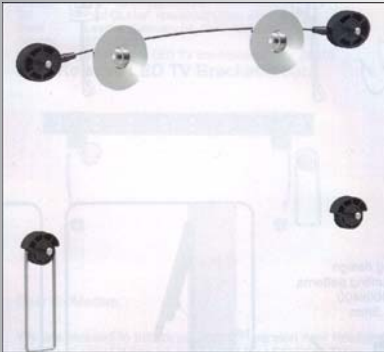

### Chance Data Mounts

Model no. 52301

Model no. 52302

Steel universal mounting system.  
 Model 52301 extends from 0.5 – 1.0 meter  
 Model 52302 extends from 1.0 – 2.0 meter  
 Load weight 20 kgs.  
 Tube is hollow for wire management.  
 Functional and economical

Hamish projector mount, item no. 52317.  
 Universal mount for standard height ceilings 2 - 2.5m.

Model no. 52317

Universal Speaker Mounts  
 item no 50101.  
 Pan + Tilt.  
 Plastic. Set of two.  
 Max weight 3.5 kgs.  
 Box or clamshell packaging

## LCD / Plasma TV Mounts

LED TV wire hanging bracket.  
 Max size VESA 400x400mm  
 T.V. to wall 14.5mm TV size 32"-55"  
 Max weight 50 kg  
 Item no. 50102

LED TV mounting bracket with self locking device.  
 T.V. to wall 15mm Max 50 kg.  
 Easy cable connection. Built in level.  
 Max VESA 600x600mm  
 Item no. 50103 23"-27"  
 Item no. 50104 32"-50"  
 Item no. 50105 32"-60"