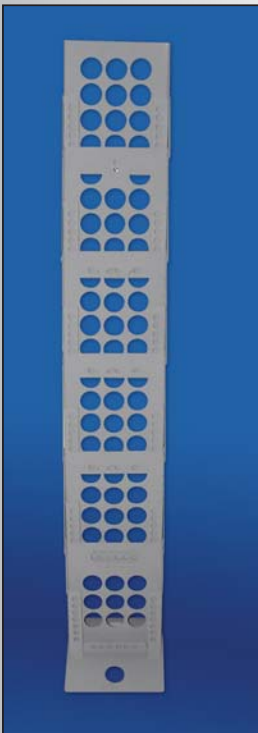

**Model 40003
Carry Bag**

Steel Wire Duo Leaflet Holder

Model no. 40000

10 pockets

Can also be used as a wall mount unit

Model #	Colour
40000	Black frame – chrome pockets
40004	All black
40005	All chrome
40006	All silver grey paint
40003	Padded nylon carry bag.

Carton Size:

55" x 11 1/2" x 4" / 140cm x 30cm x 10cm

Cube:

1.47 cu. ft. / 0.045 cu. m.

Gross Weight:

14.3 lbs / 6.5 kg

Extended product size:

14 1/2" x 10 7/8" x 54 1/8" / 37cm x 28cm x 137cm

Model no. 40008

- 6 pocket fold down literature stand.
- Comes with nylon bag.
- Folded size – 38 x 26 x 32cm
- Extended size – 164cm

Height: 44cm

Width: 32cm

Depth: 32cm

Gross Wt.: 8.7 kgs

CBM: 0.045

Loads 20': 625